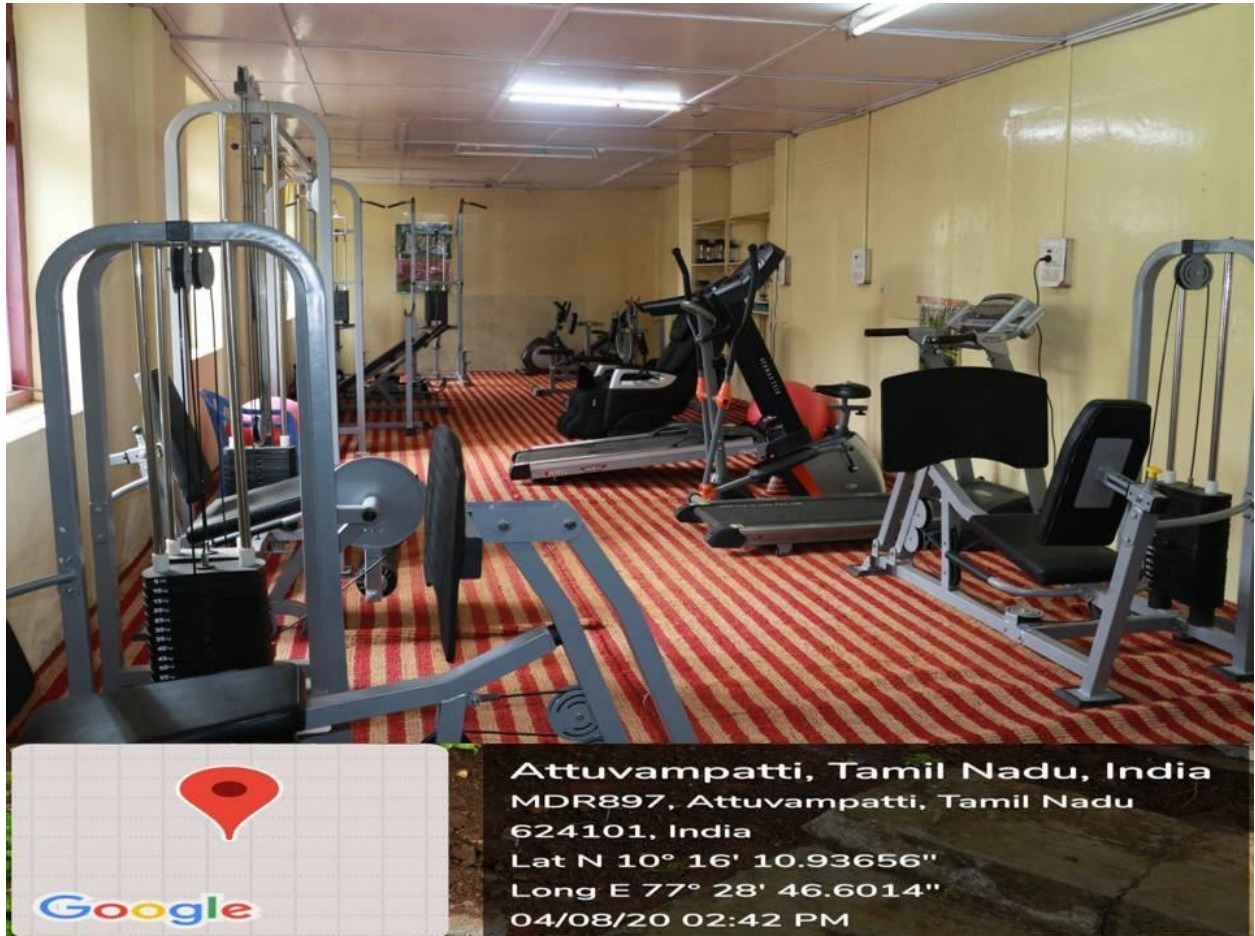

**MOTHER TERESA WOMEN'S UNIVERSITY  
KODAIKANAL**

**GYMNASIUM FACILITIES**

**Attuvampatti, Tamil Nadu, India**  
MDR897, Attuvampatti, Tamil Nadu  
624101, India  
Lat N 10° 16' 10.93656"  
Long E 77° 28' 46.6014"  
04/08/20 02:42 PM